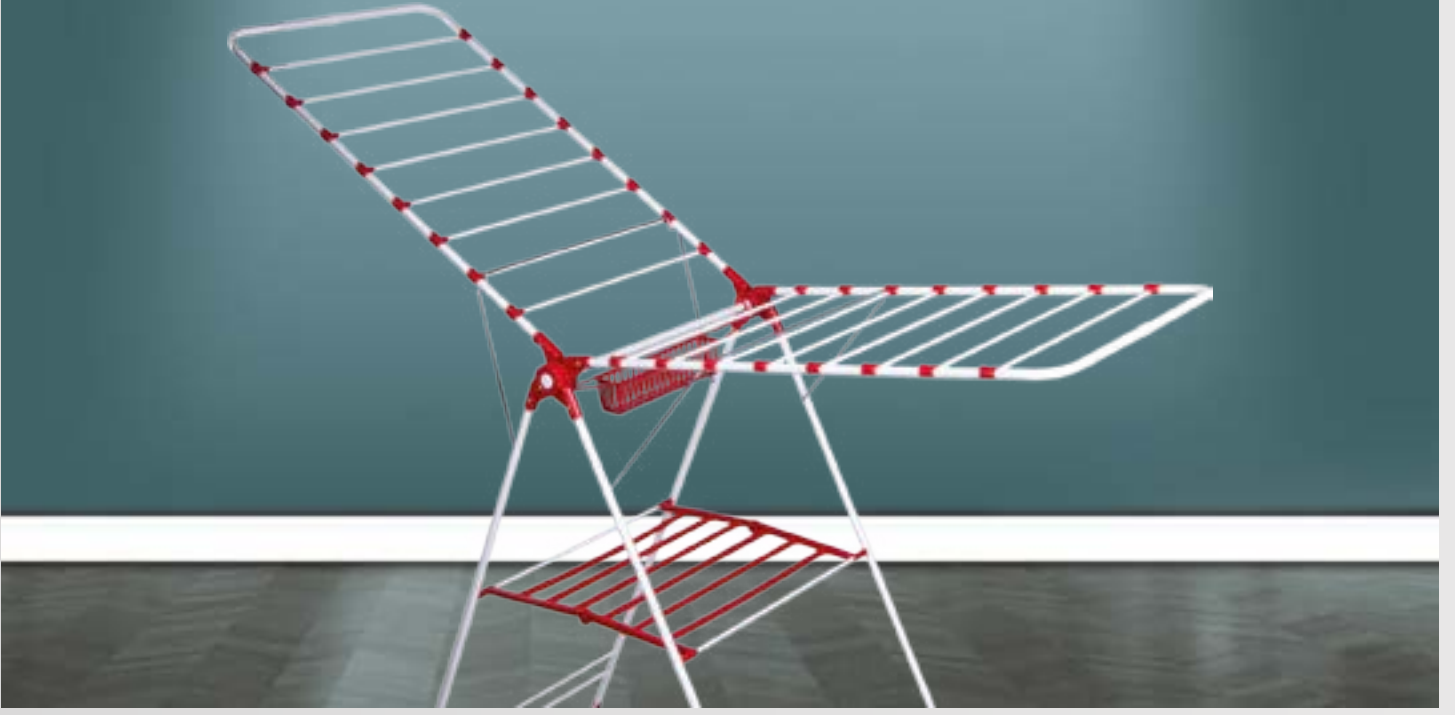

Harbinger Star MM038

Çamaşır Kurutma Askısı - Laundry Drying Rack

Fonksiyonel Detaylar

- Dar mekanda çok çamaşır kurutabilme kolaylığı
- 22 m çamaşır kurutma kapasitesi
- Nano teknolojisi uygulamasıyla boya öncesi özel spreyle temizleme
- Elektrostatik fırınlanmış toz boya
- Mandal koyma sepeti

Functional Details

- Plenty of clothes can be dried easily
- 22 m long hanging capacity
- Cleaning before dyeing through nano technology
- Electrostatically baked powder dye
- The basket for clothespins