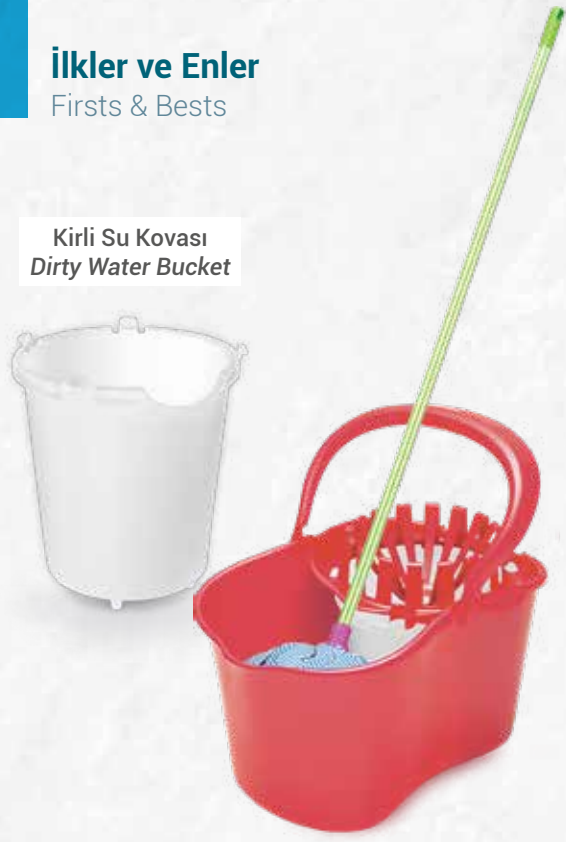

Kirli Su Kovası
Dirty Water Bucket